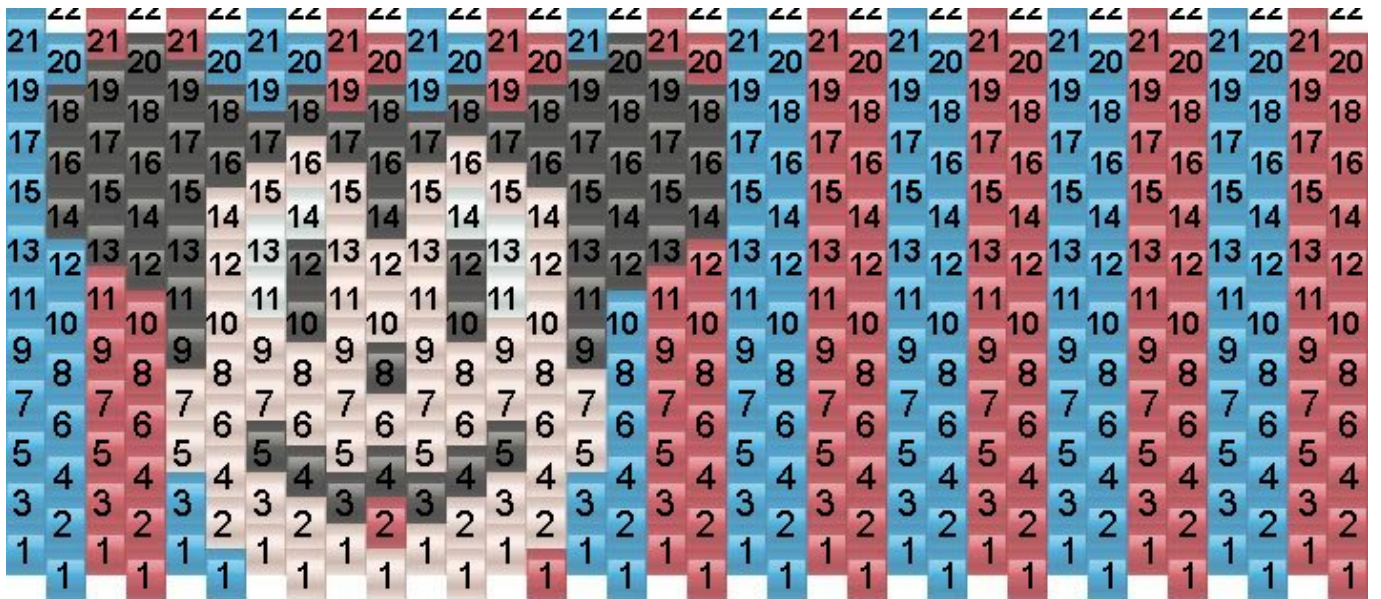

# Mickeymouse Kandi Pattern

Created by: Crumpet

34 columns wide x 11 rows tall

Dark Turquoise: 126 Black: 61 Red: 125 Champagne: 56 6