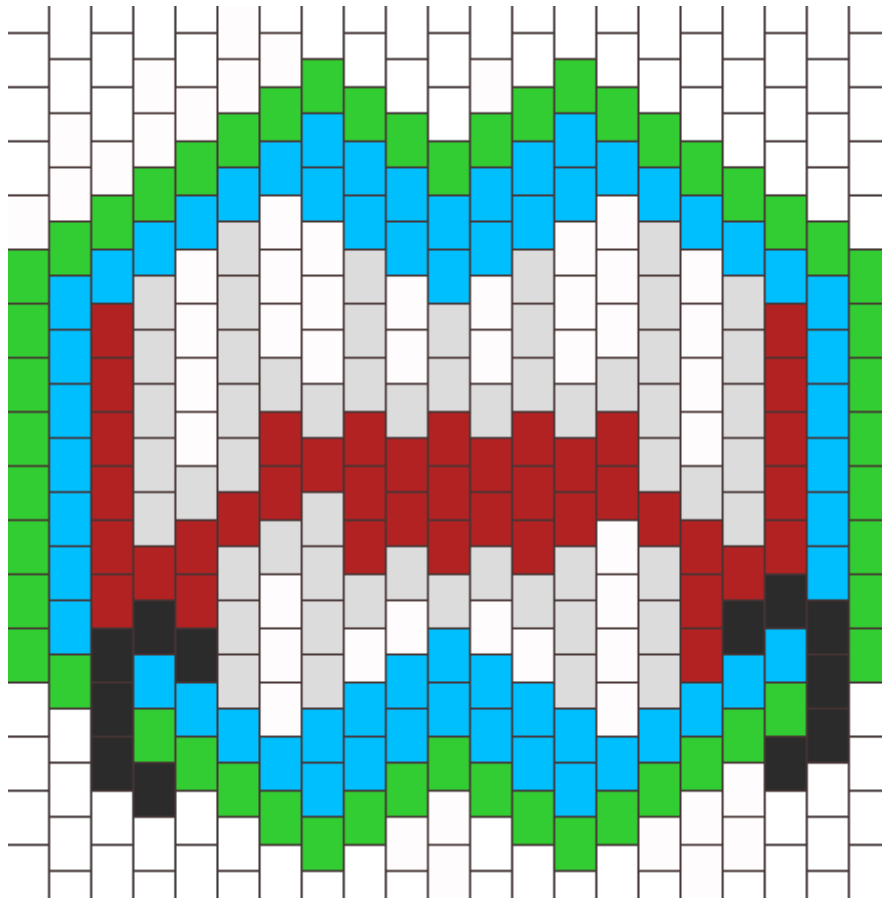

Monster Mask With Snakebites Kandi Pattern

Created by: _KandiZombie_

21 columns wide x 16 rows tall

60	55	54	52	40	12
----	----	----	----	----	----