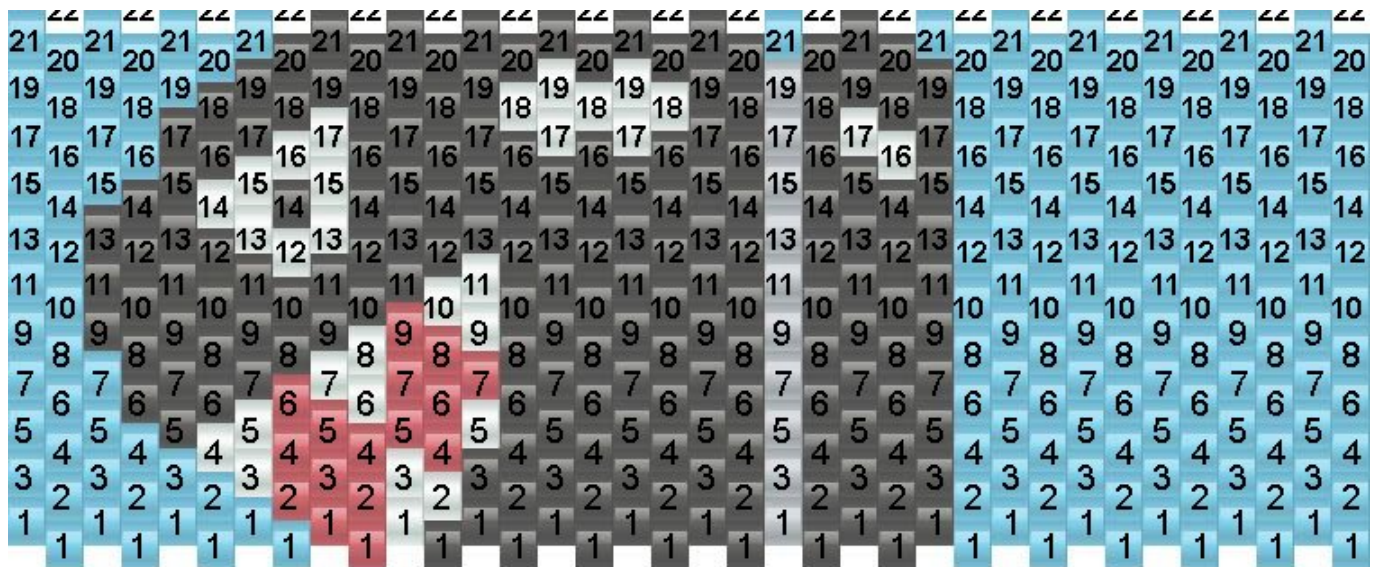

Bulletbill Kandi Pattern

Created by: Crumpet

36 columns wide x 11 rows tall

Light Blue: 169 Black: 171 30 Red: 16 Gray: 10