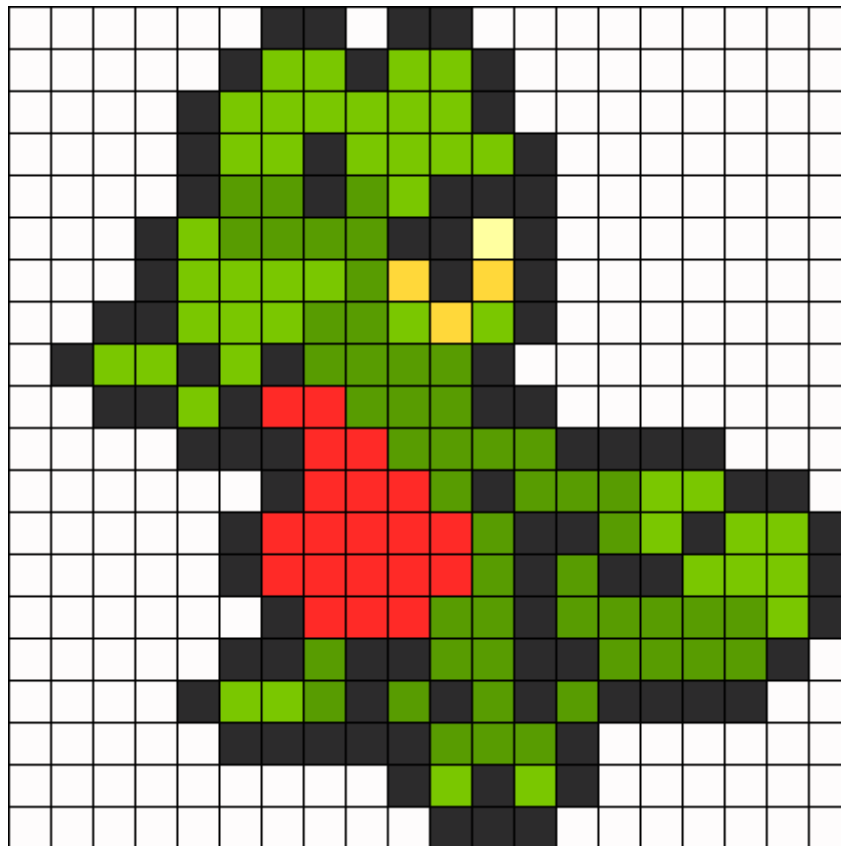

Treecko Pokemon Sprite Kandi Pattern

Created by: Purpl3Sag3

20 columns wide x 20 rows tall

195

87

3

1

20