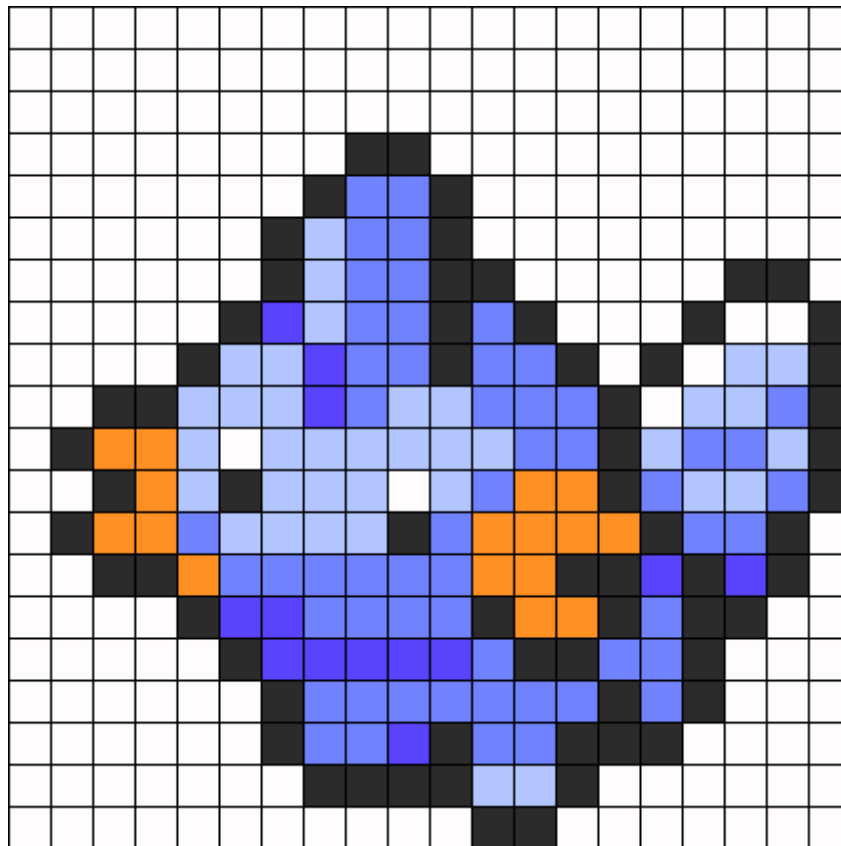

# Mudkip Pokemon Sprite Kandi Pattern

Created by: Purpl3Sag3

20 columns wide x 20 rows tall

214

66

16

13

55

36