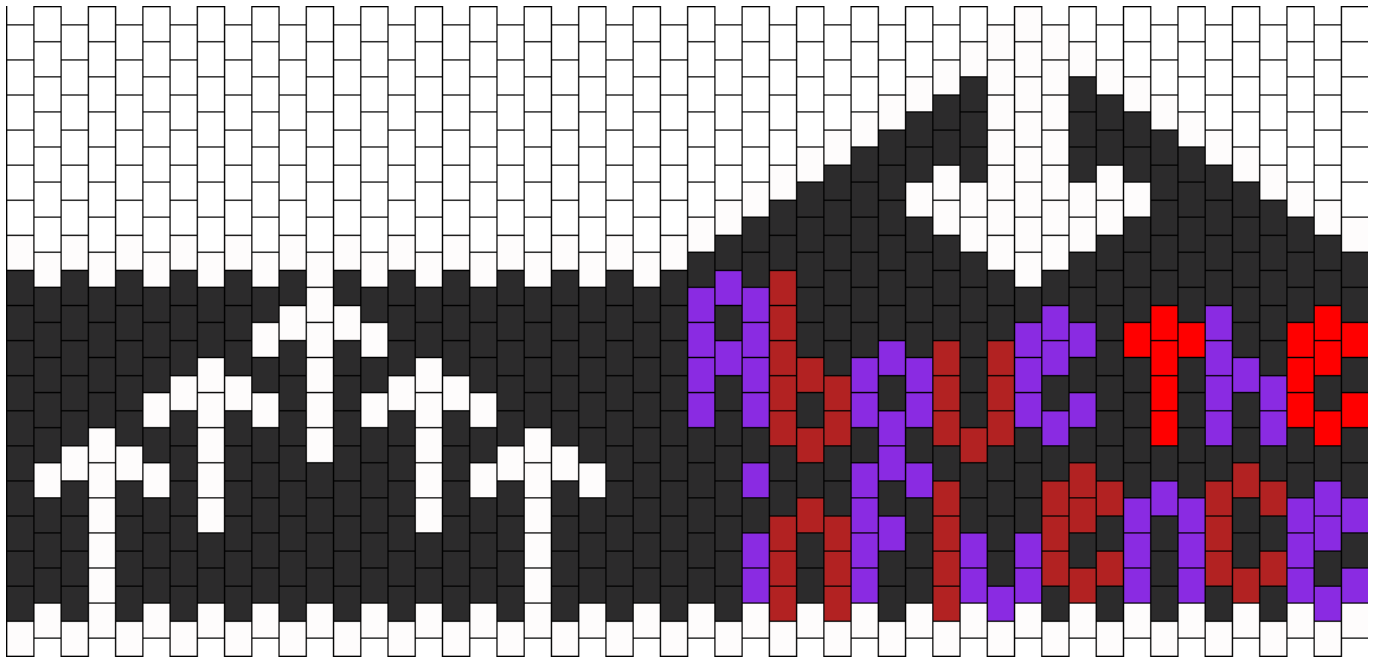

Above The Influenne Purse Kandi Pattern

Created by: Nerdkinz

50 columns wide x 18 rows tall

16	375	156	42	61
----	-----	-----	----	----