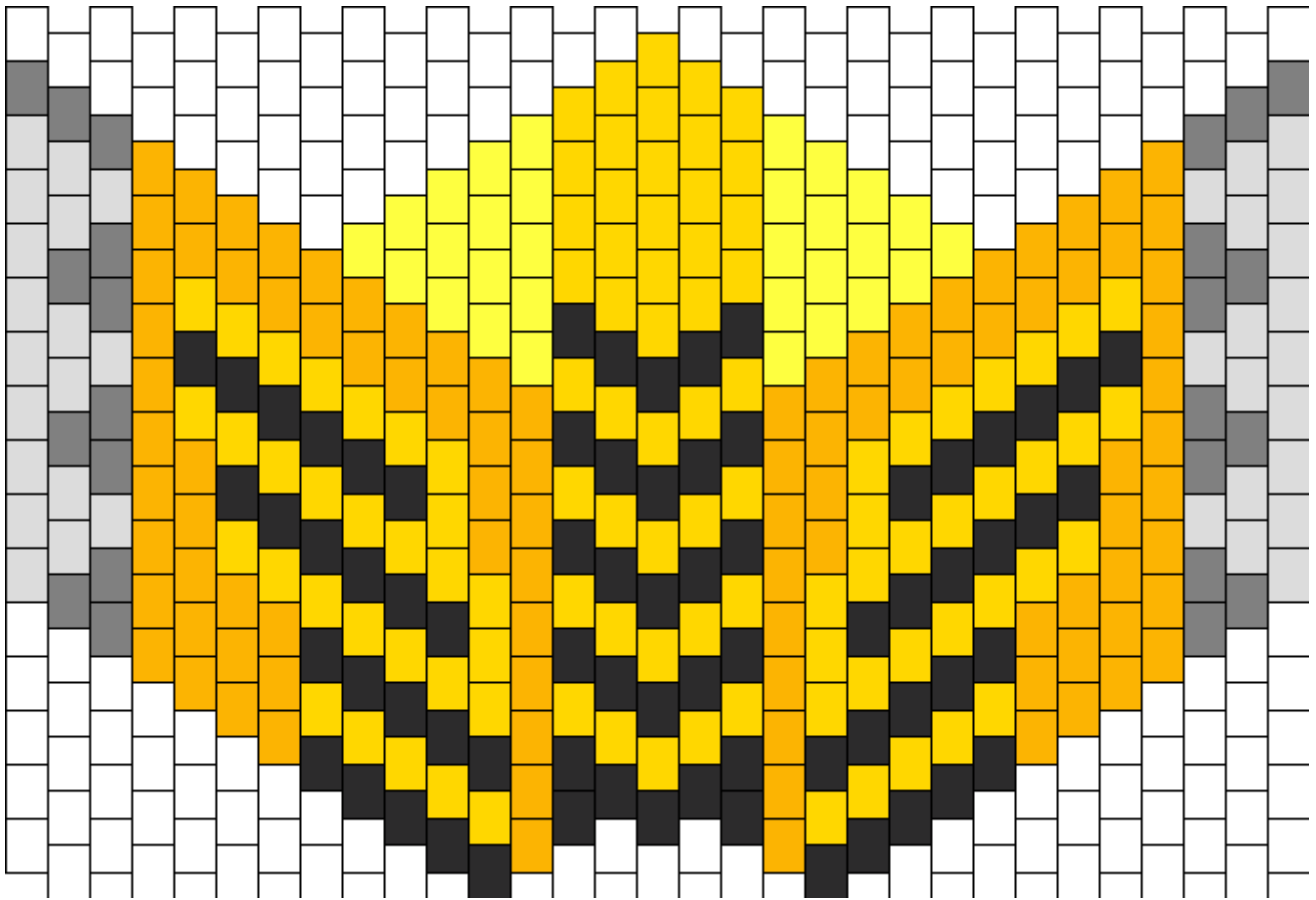

Cyrax Mask Kandi Pattern

Created by: BioKeith

31 columns wide x 16 rows tall

96	71	102	24	30	36
----	----	-----	----	----	----