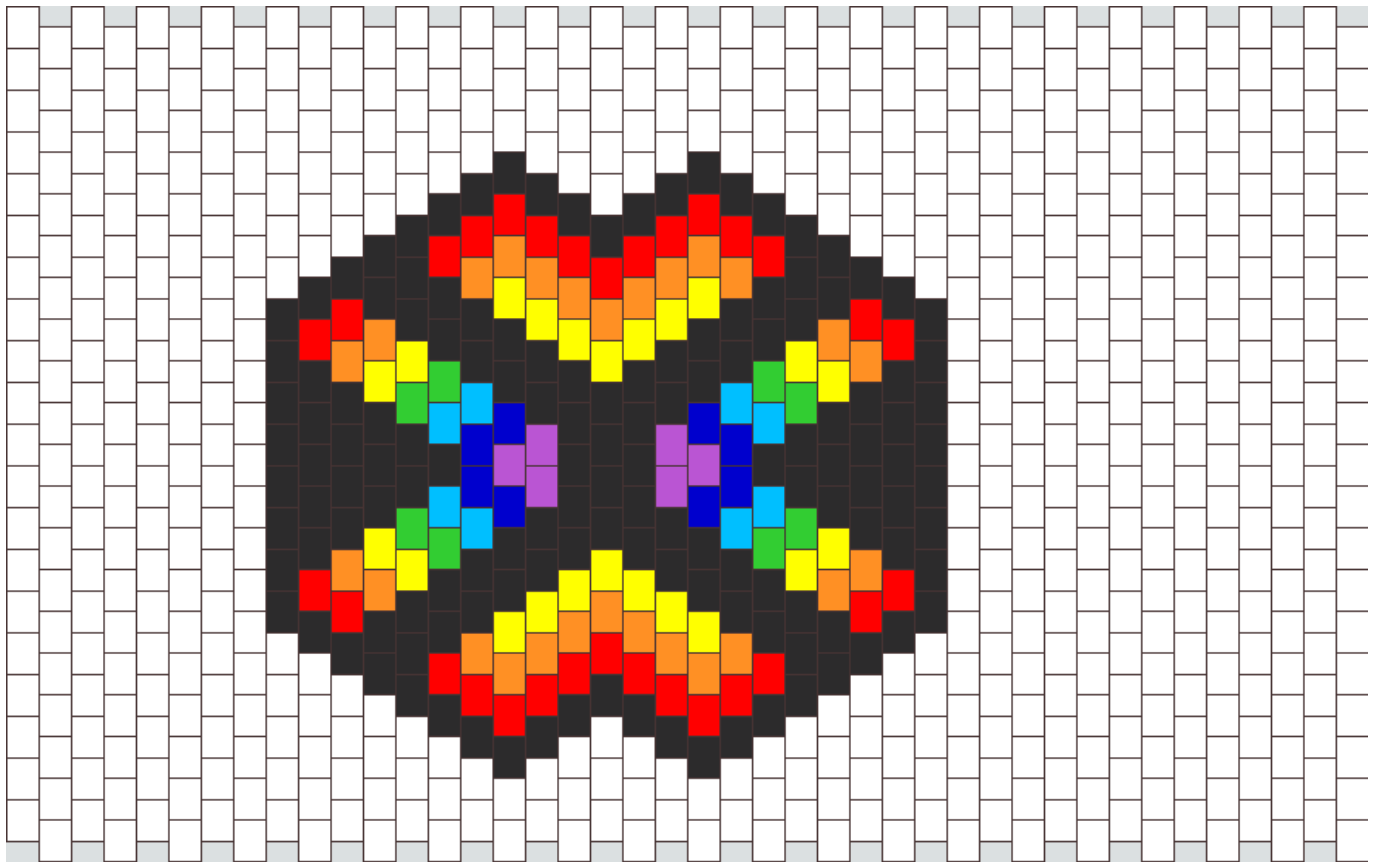

# Rainbow X Mask Kandi Pattern

Created by: the\_scourge\_of\_the\_system

42 columns wide x 20 rows tall

590	142	30	26	22	8	8	8	6
-----	-----	----	----	----	---	---	---	---