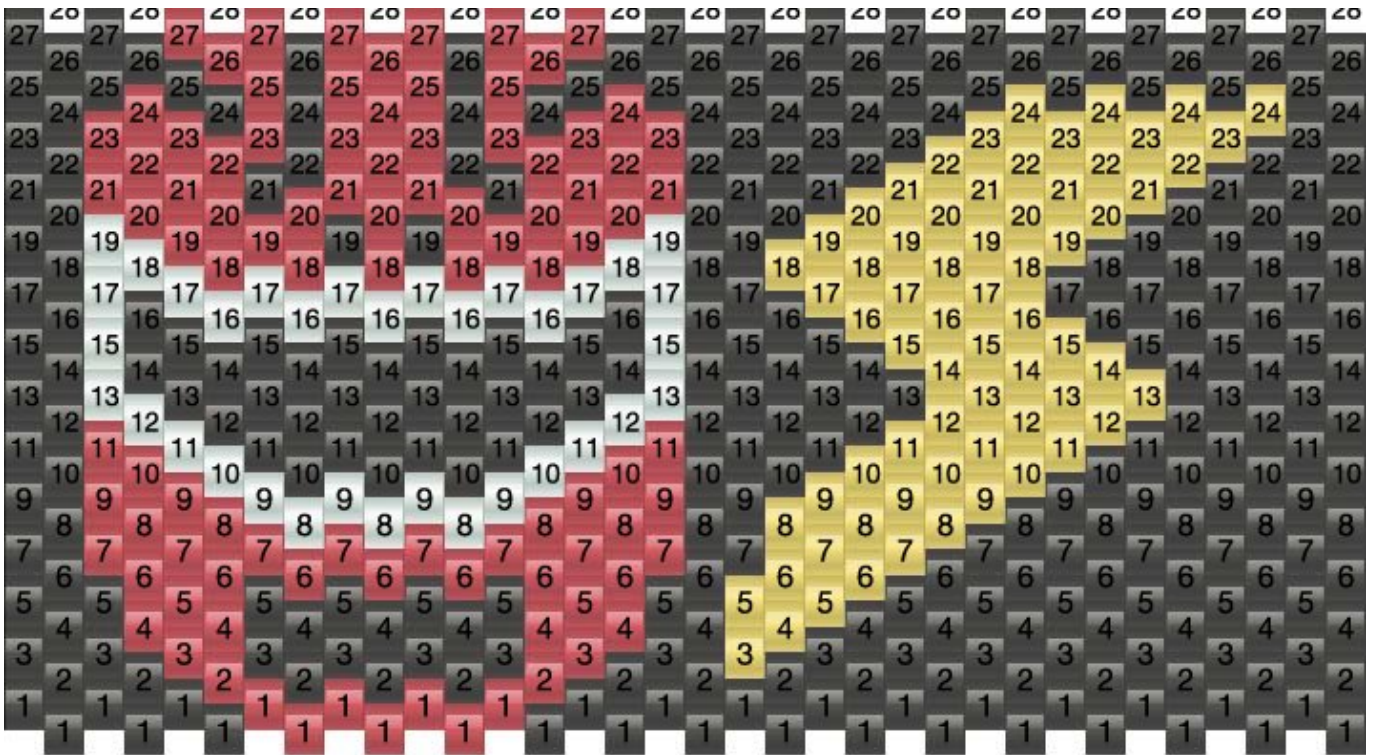

Power ranger Kandi Pattern

Created by: Crumpet

34 columns wide x 14 rows tall

Black: 281 Red: 95 34 Yellow: 66