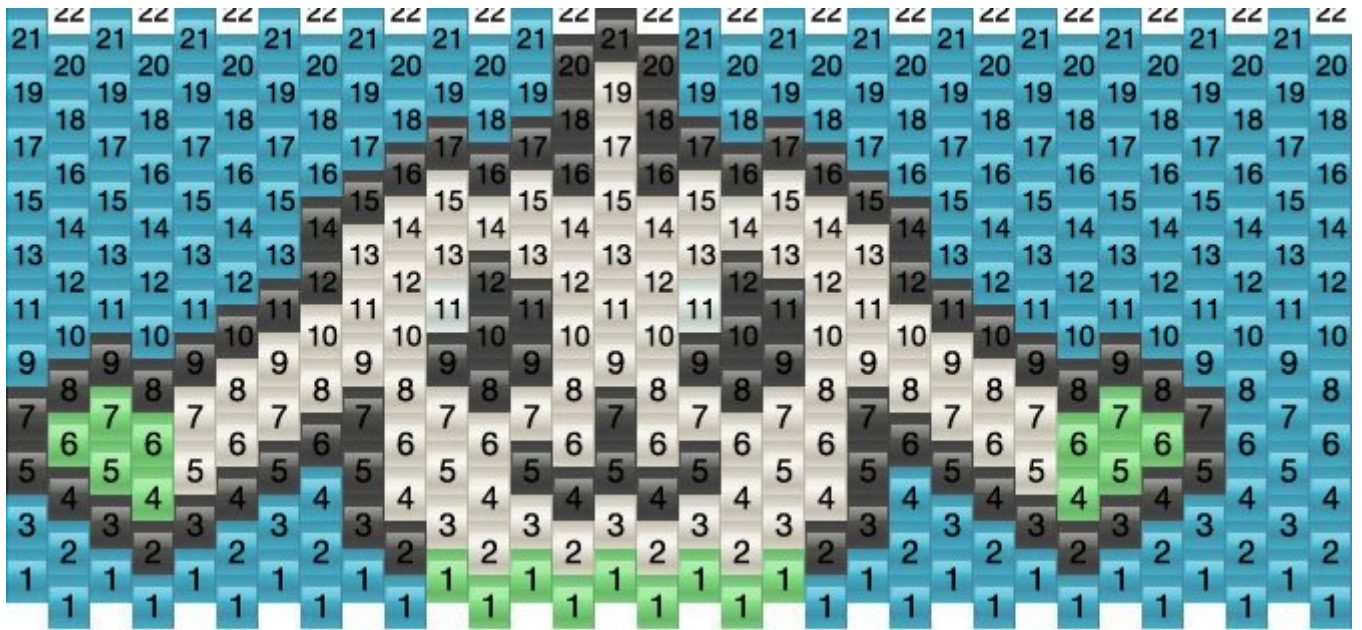

Terriermon Kandi Pattern

Created by: Crumpet

32 columns wide x 11 rows tall

0