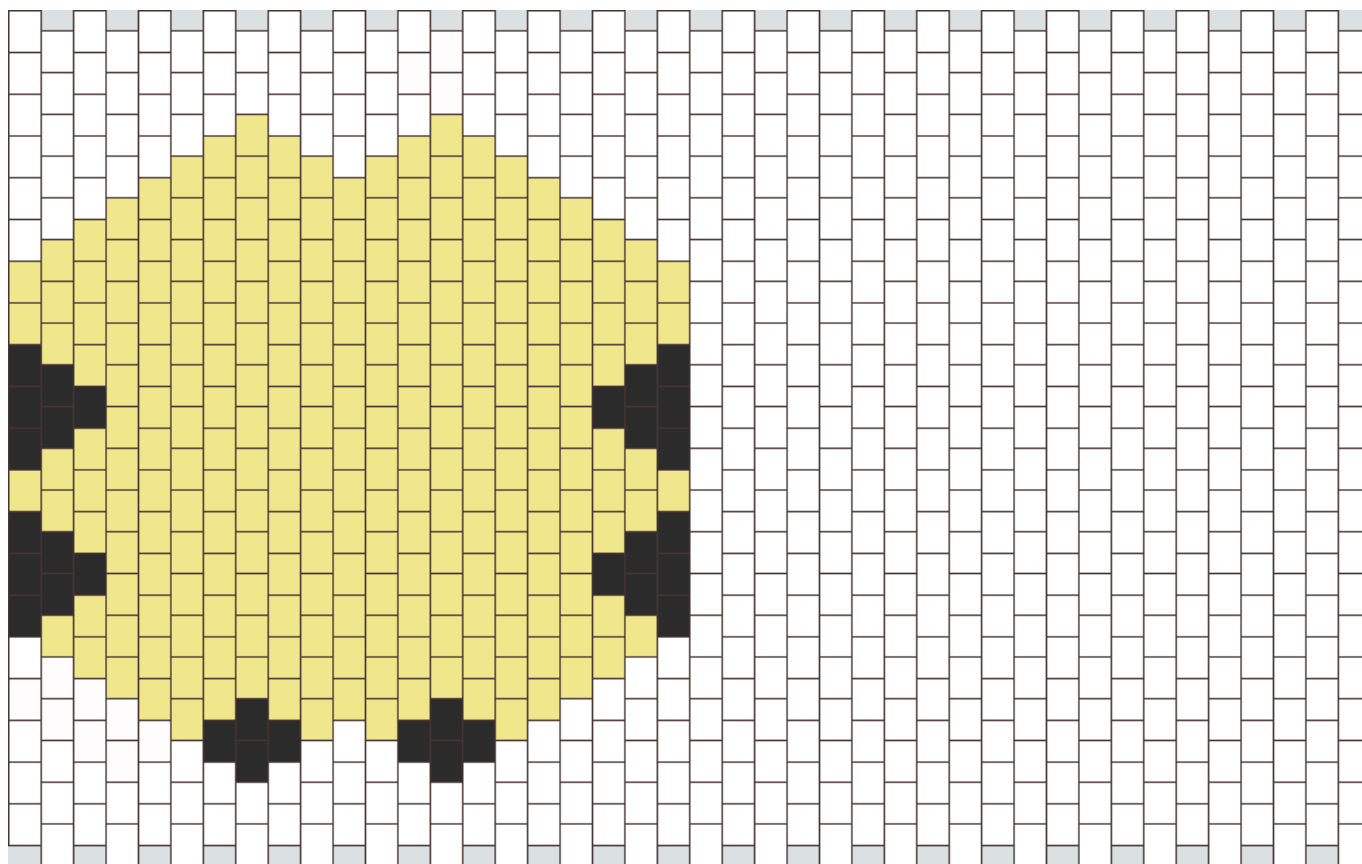

Dahvie Vanity Makeup Mask Kandi Pattern

Created by: trintacos123

42 columns wide x 20 rows tall

239

11

32