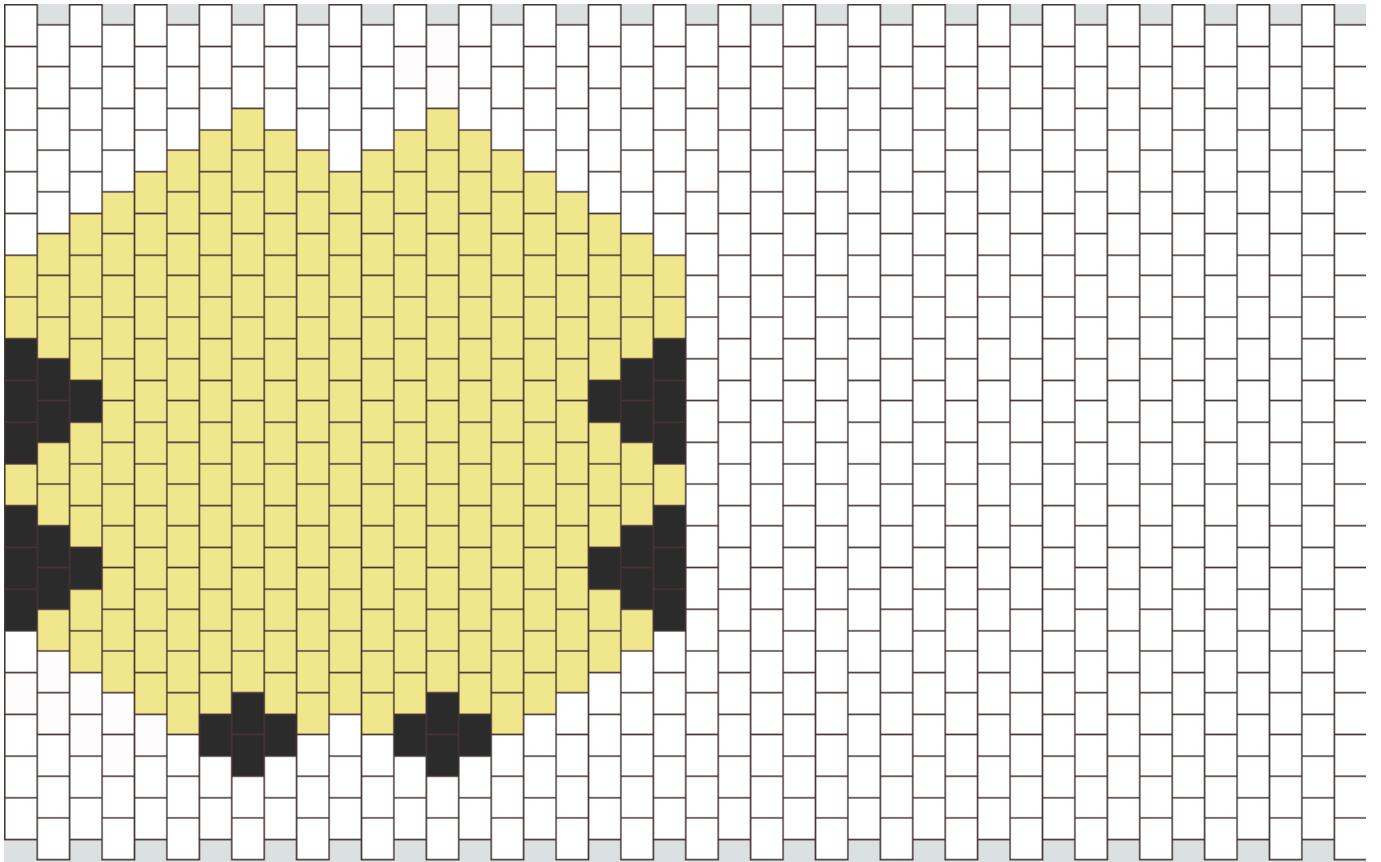

# Dahvie Vanity Makeup Mask Kandi Pattern

Created by: trintacos123

42 columns wide x 20 rows tall

239	11	32
-----	----	----