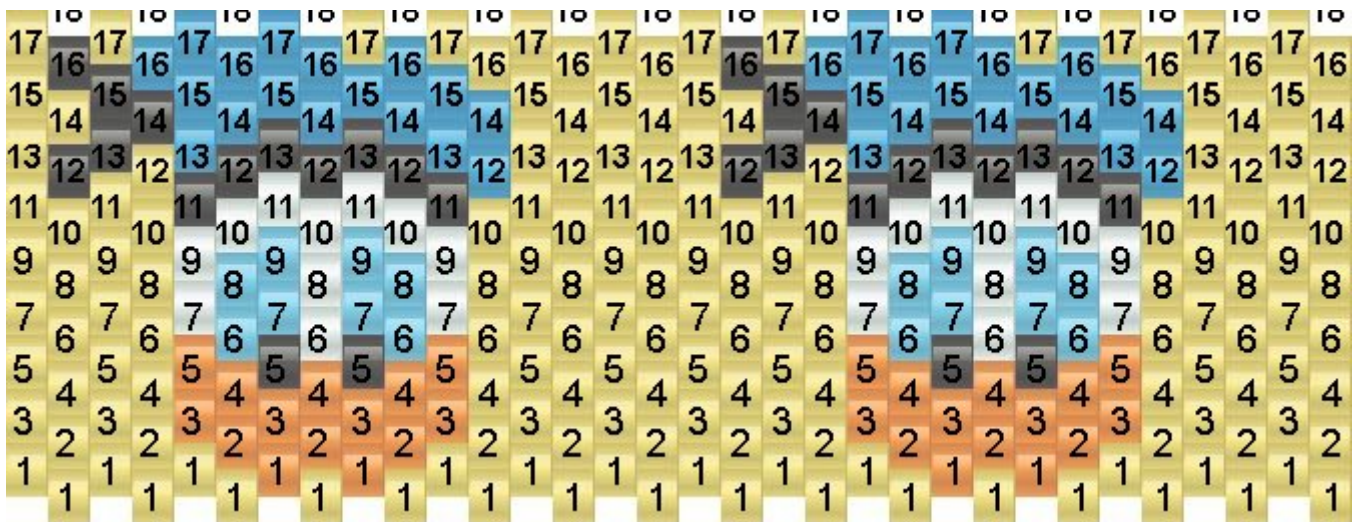

# Donaldduck Kandi Pattern

Created by: Crumpet

32 columns wide x 9 rows tall

Yellow: 160 Black: 28 Dark Turquoise: 34 22 Orange: 28 Light Blue: 16