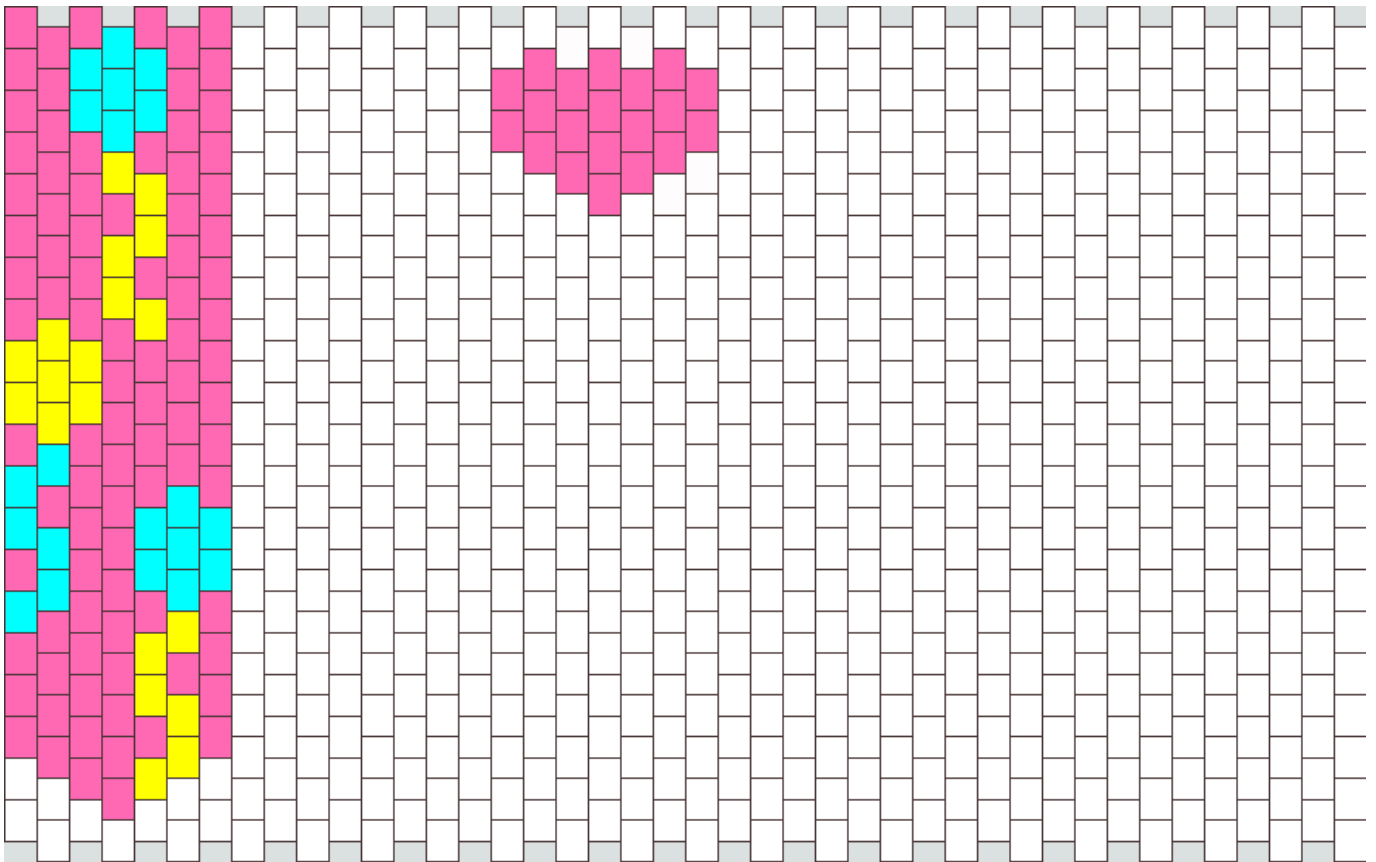

# Pinkie Pie Tie Kandi Pattern

Created by: lita

42 columns wide x 20 rows tall

687

110

20

19

4