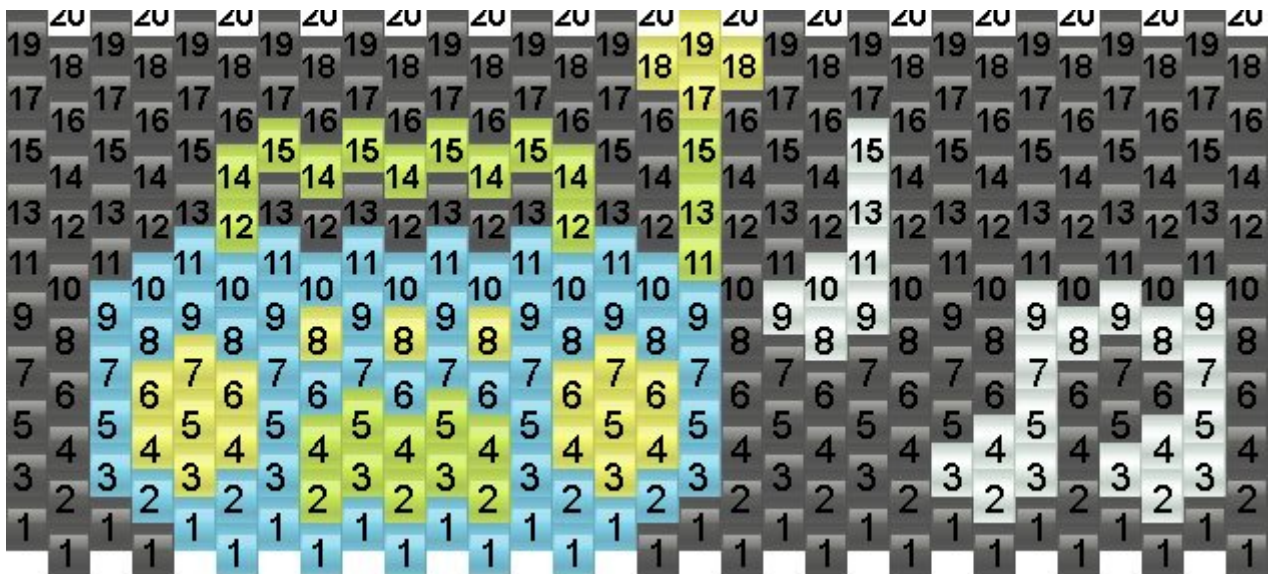

Boombbox Kandi Pattern

Created by: Crumpet

30 columns wide x 10 rows tall

0