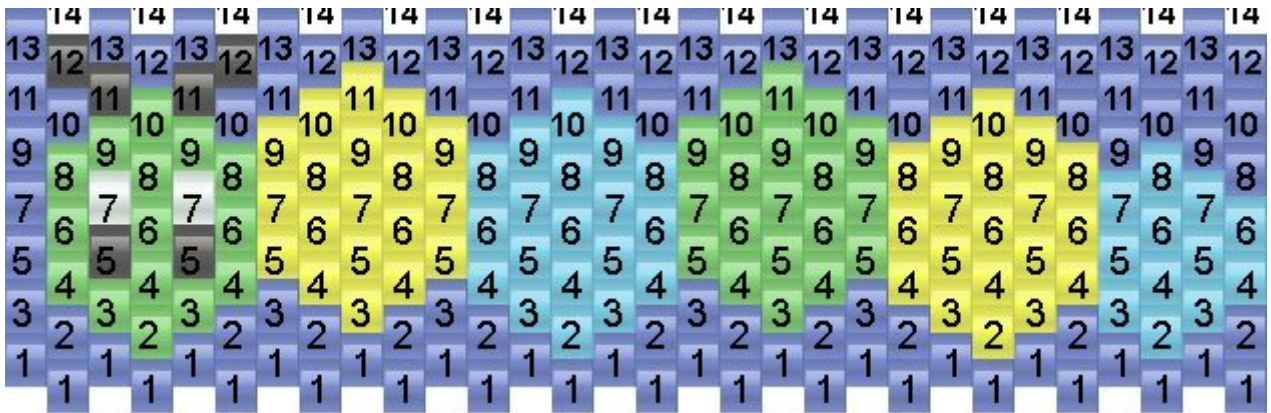

Caterpillar Kandi Pattern

Created by: Crumpet

30 columns wide x 7 rows tall

Dark Blue: 99 Black: 6 Green: 34 2 Yellow: 38 Light Blue: 31